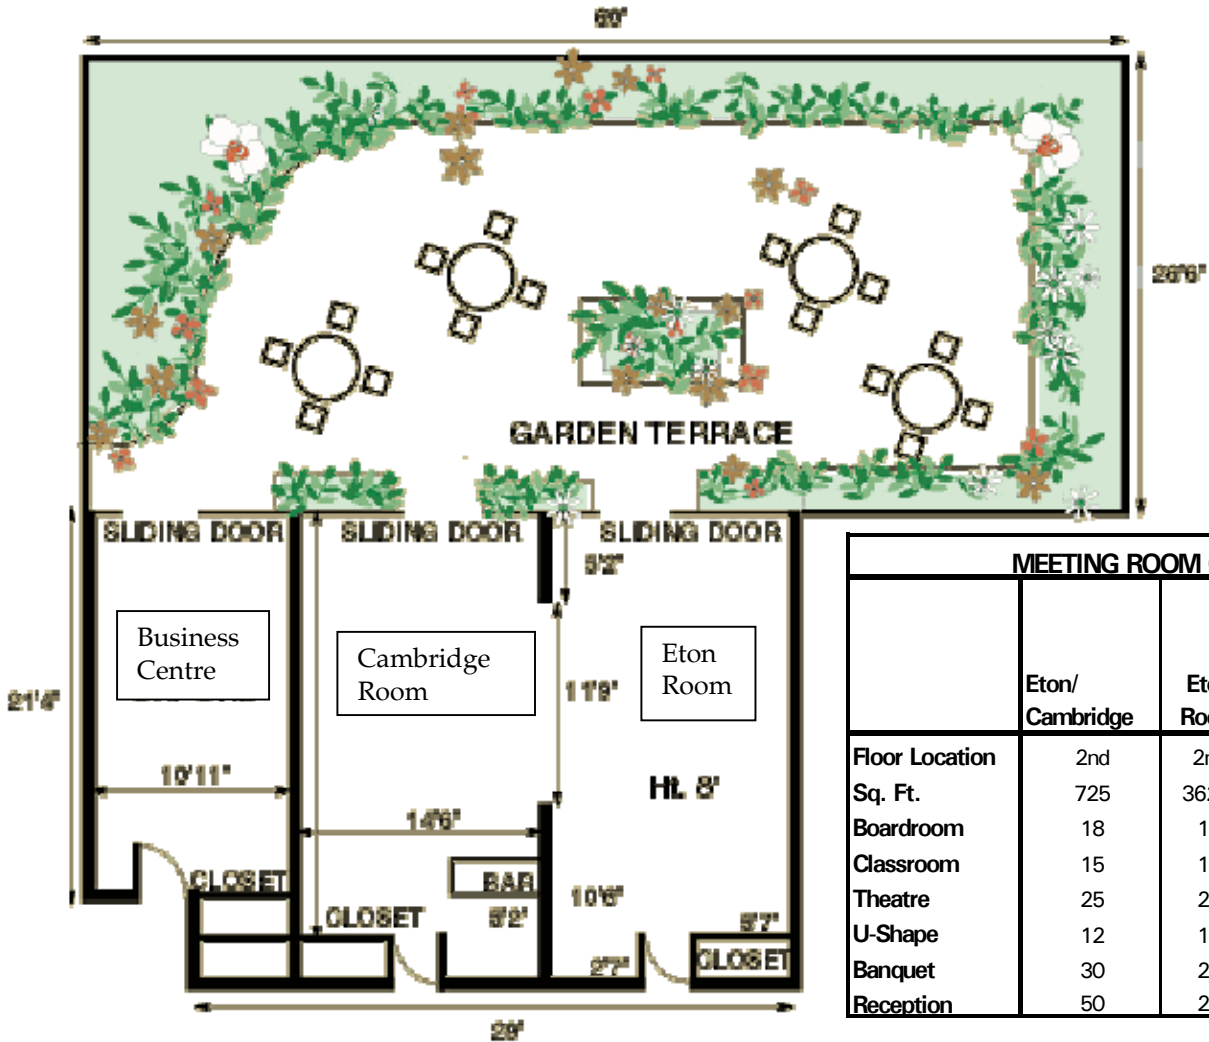

WEDGEWOOD

HOTEL & SPA

2nd Floor

MEETING ROOM CAPACITIES				
	Eton/ Cambridge	Eton Room	Cambridge Room	Liaisons
Floor Location	2nd	2nd	2nd	Main
Sq. Ft.	725	362.5	352.5	1029
Boardroom	18	18	14	30
Classroom	15	15	10	30
Theatre	25	20	20	65
U-Shape	12	12	12	23
Banquet	30	20	18	60
Reception	50	25	25	100

Main Floor

Room Rental Rates				
Room	9am-5pm	6pm-1:30am	24 Hours	***
Eton/ Cambridge	400.00	400.00	600.00	1200.00
Liaisons	650.00	650.00	900.00	1500.00

***Room rental reduced by 50% if the food & beverage exceeds this amount.
 Room rental will be waived if the food and beverage exceeds:
 \$2,000 in Eton/Cambridge (Not applicable on wedding ceremonies/reception)
 \$3,000 in Liaisons