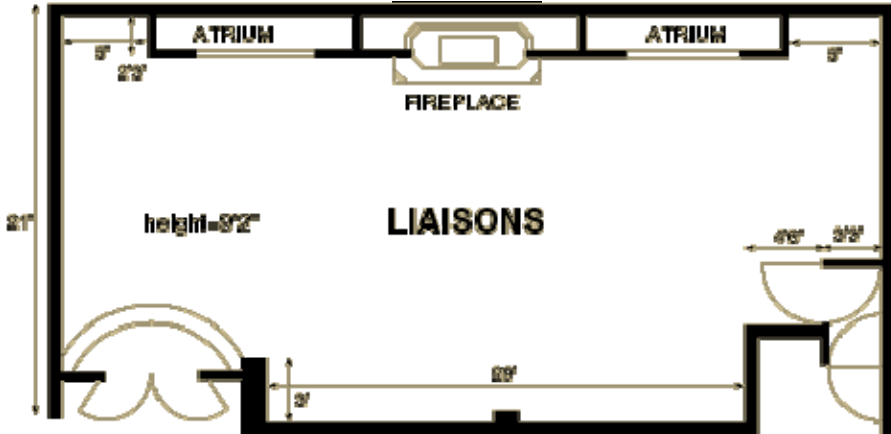

Main Floor

Room Rental Rates				
Room	9am-5pm	6pm-1:30am	24 Hours	***
Eton/ Cambridge	400.00	400.00	600.00	1200.00
Liaisons	650.00	650.00	900.00	1500.00

***Room rental reduced by 50% if the food & beverage exceeds this amount.
Room rental will be waived if the food and beverage exceeds:
$2,000 in Eton/Cambridge (Not applicable on wedding ceremonies/reception)
$3,000 in Liaisons

Oct-08

Prices subject to change. Applicable taxes are not included.